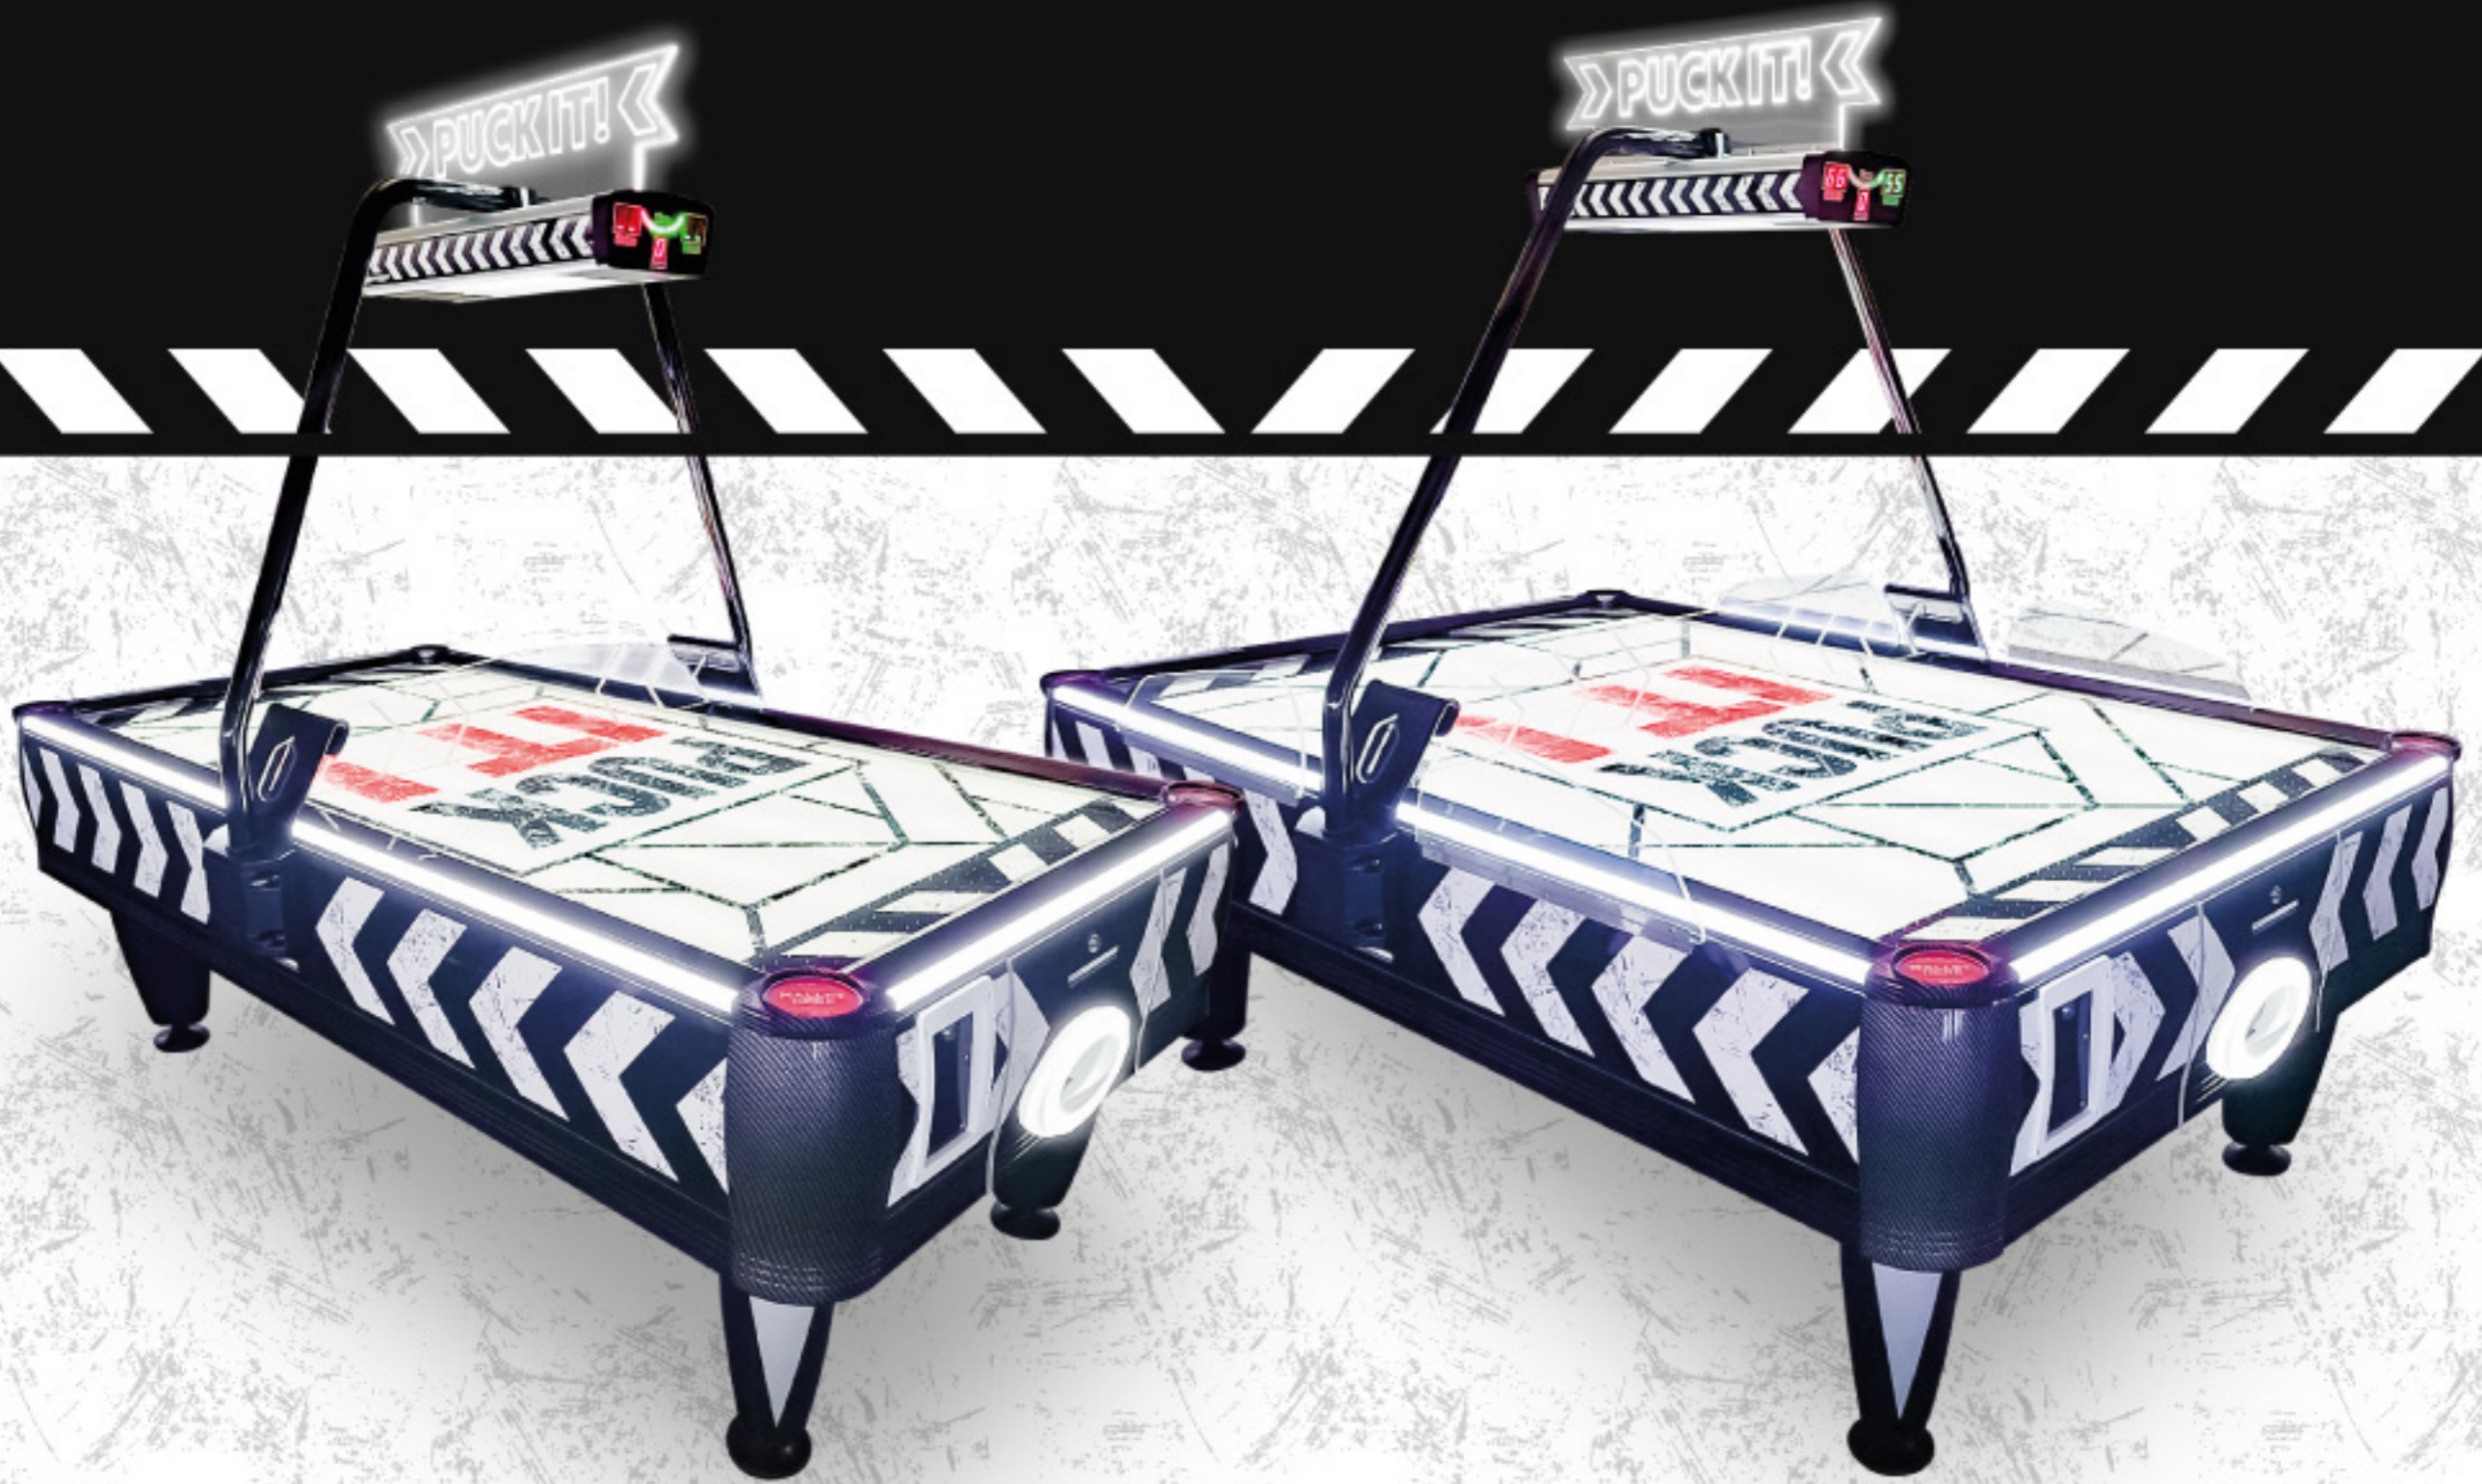

PUCK IT!

SEGA[®]
amusements international

IDEAL FOR ADULT SOCIAL COMPETITIVE LOCATIONS

2 OR 4 PLAYER GAME

FULLY LIT PLAYFIELD

TRANSPARENT SAFETY GUARDS

LIGHTING GANTRY

EDGY BRANDING

SCRATCH-RESISTANT PLAYFIELD

2 Player Dims

D: 225cm | 89"
W: 129cm | 51"
H: 214cm | 84"

4 Player Dims

D: 225cm | 89"
W: 165cm | 65"
H: 214cm | 84"

Puck It! is an air hockey, aimed at the adult market such as bars with arcade games. As the adult arcade market is becoming more popular across the world, Puck It! aims to provide entertainment that stylishly fits into any location. The name and branding is intended to be fun and edgy, aimed at adults.